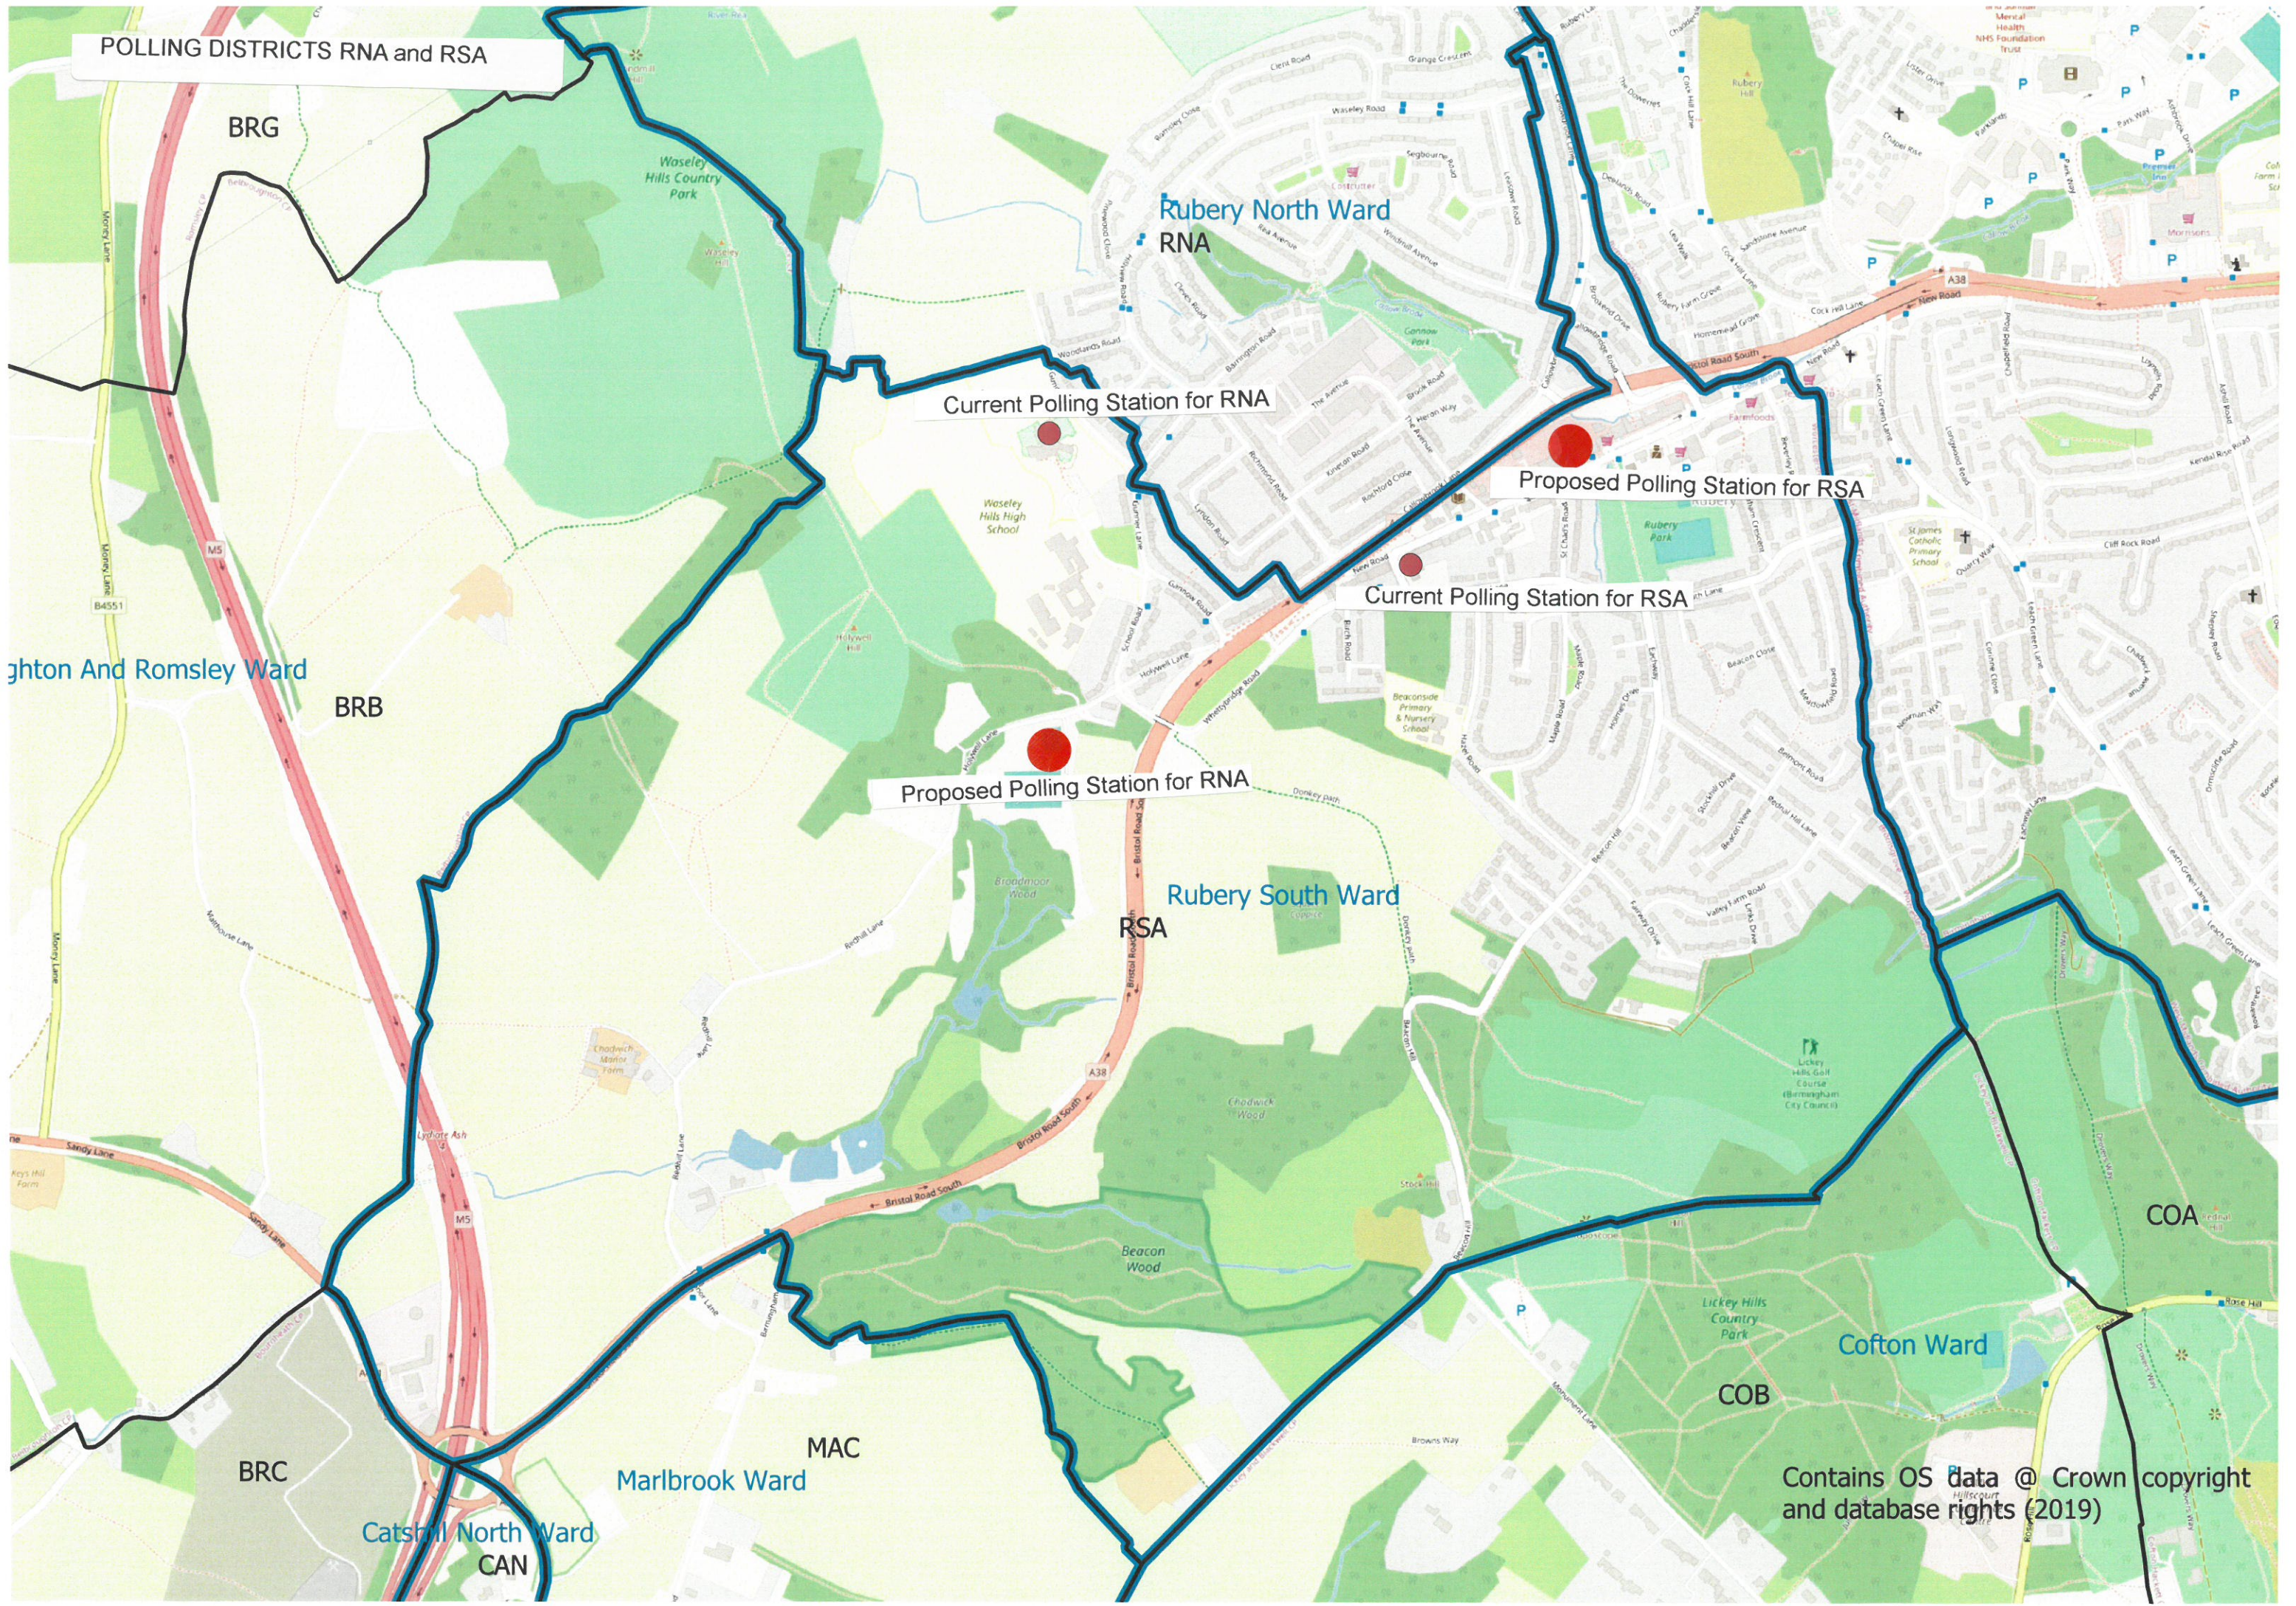

POLLING DISTRICTS RNA and RSA

ghton And Romsley Ward

BRG

BRB

BRC

Catshill North Ward
CAN

Marlbrook Ward
MAC

Rubery North Ward
RNA

Current Polling Station for RNA

Proposed Polling Station for RNA

Rubery South Ward
RSA

Proposed Polling Station for RSA

Current Polling Station for RSA

Cofton Ward
COA

COB

Contains OS data @ Crown copyright
and database rights (2019)