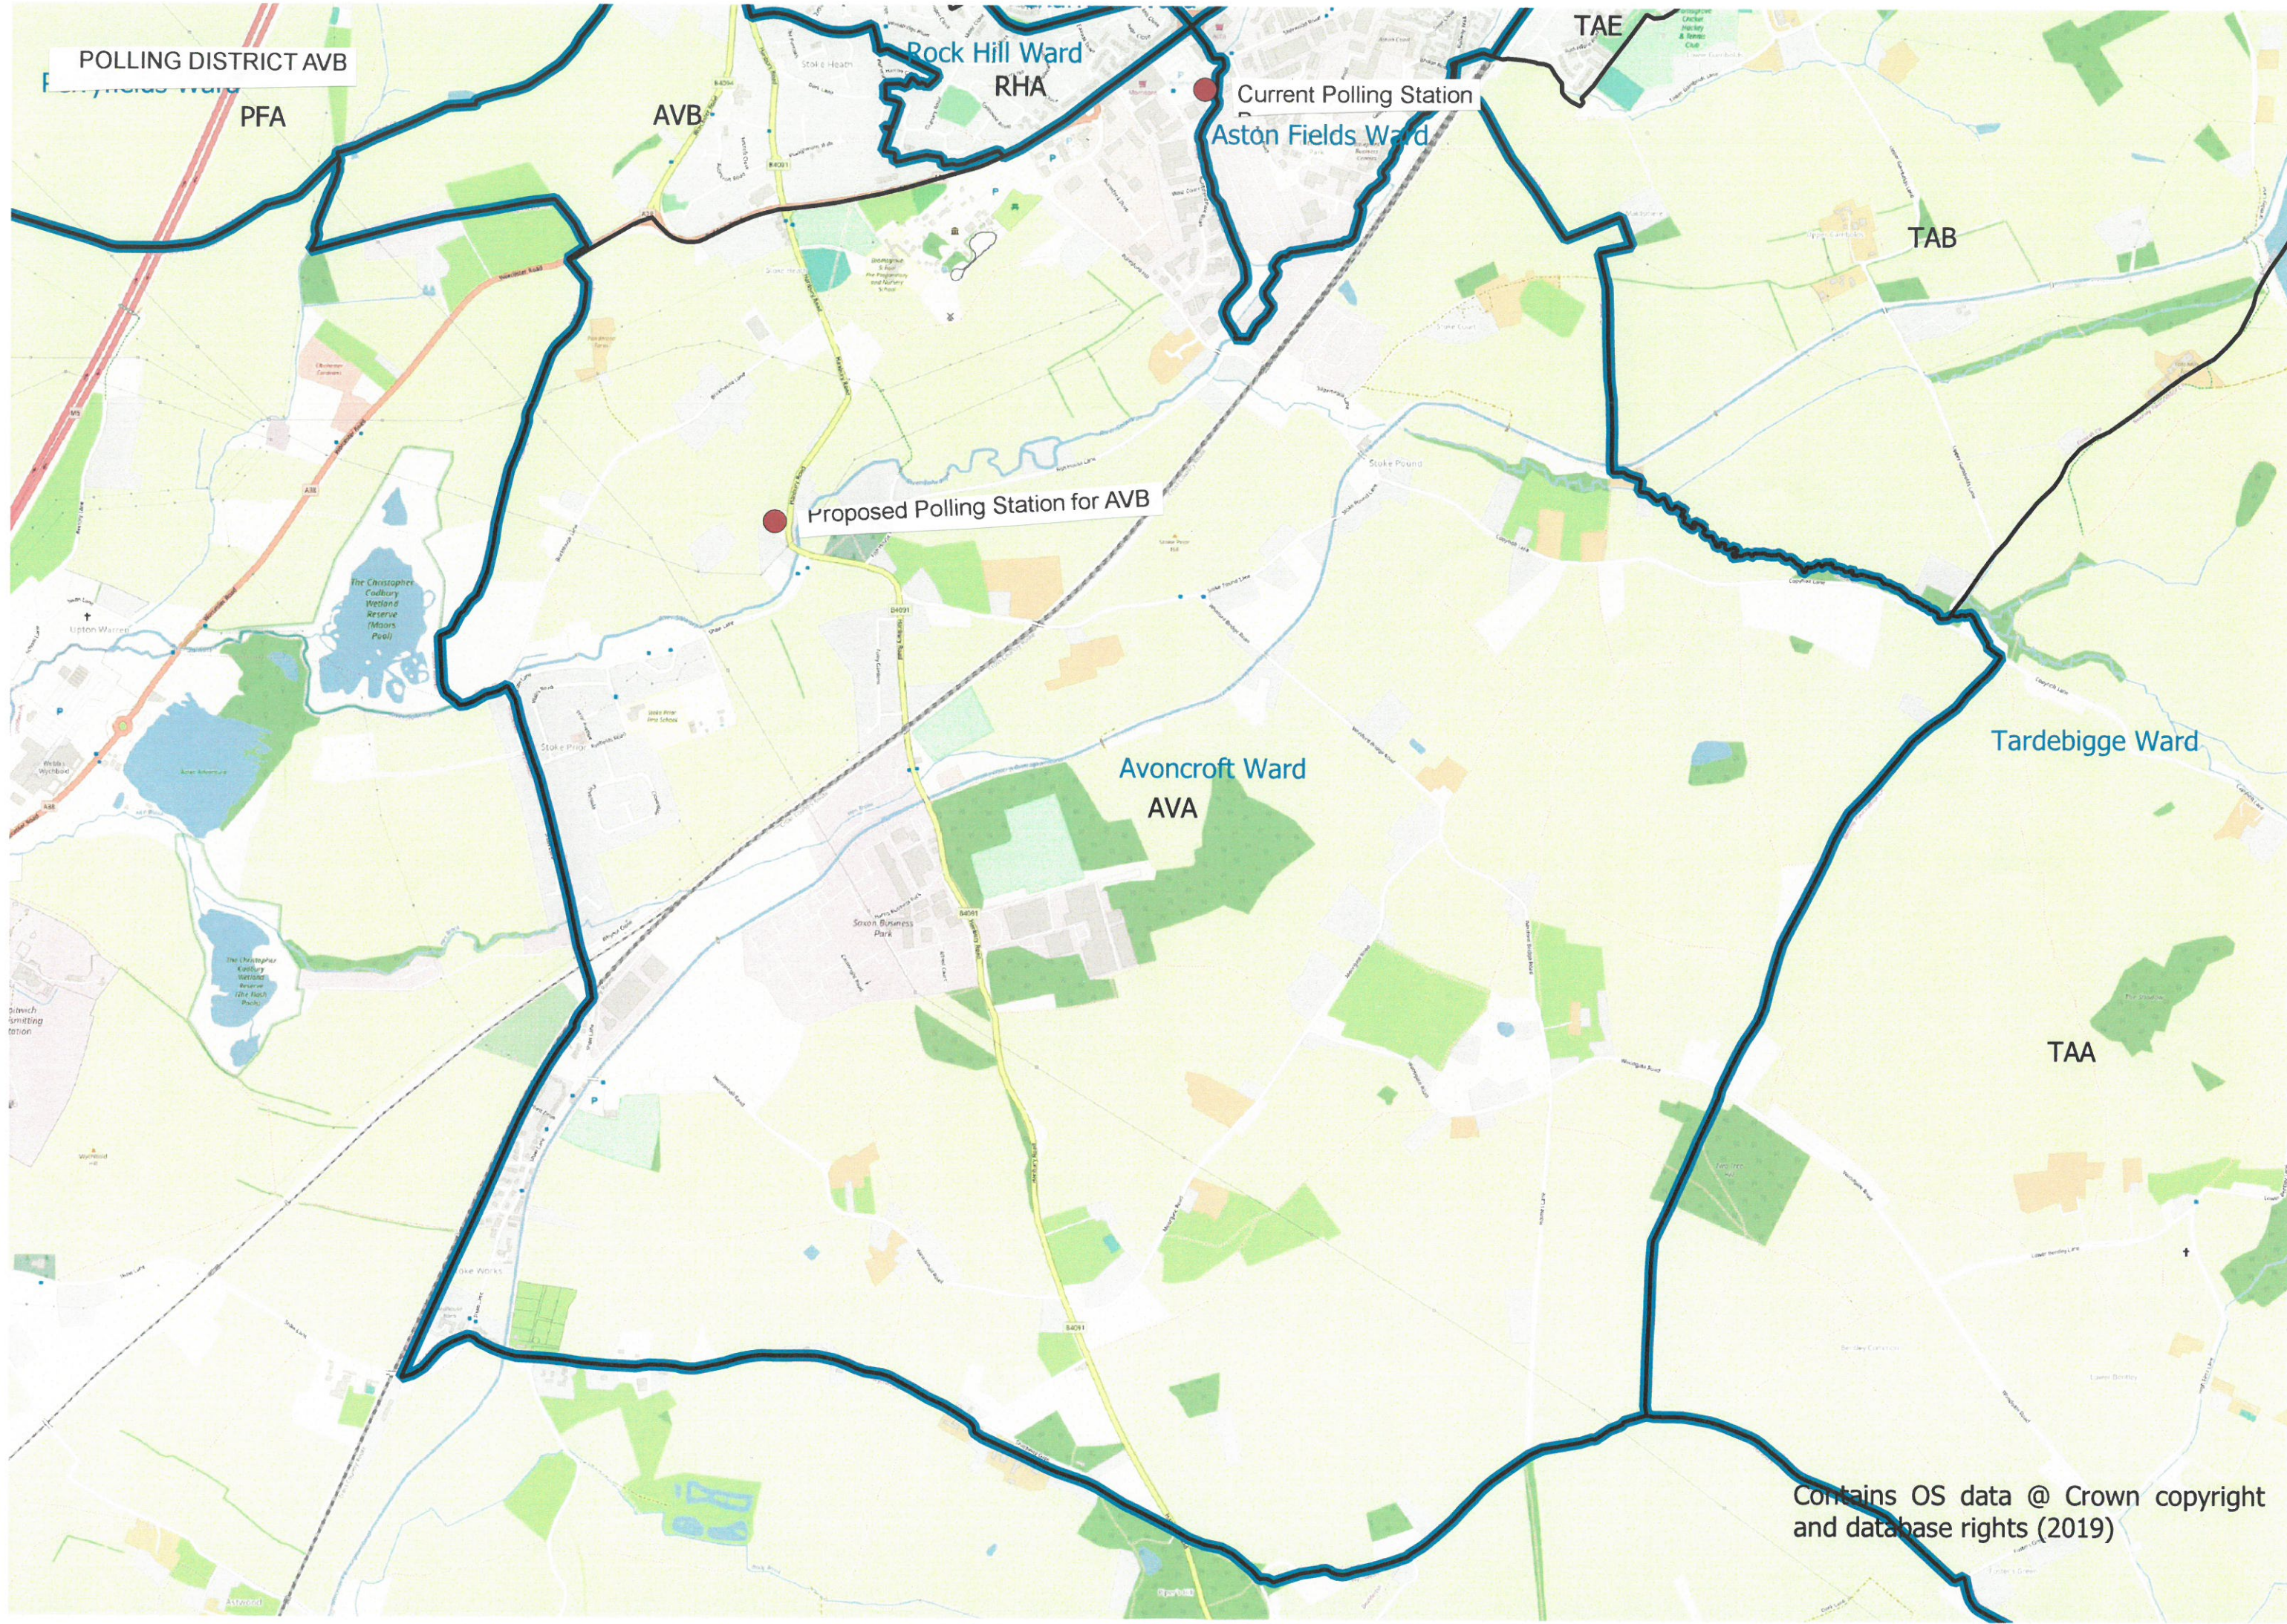

POLLING DISTRICT AVB

PFA

AVB

Rock Hill Ward
RHA

Current Polling Station
Aston Fields Ward

TAE

TAB

Proposed Polling Station for AVB

Avoncroft Ward
AVA

Tardebigge Ward

TAA

Contains OS data @ Crown copyright
and database rights (2019)

Polling District BHA

Cofton Ward
COA

WWA

Wythall West Ward